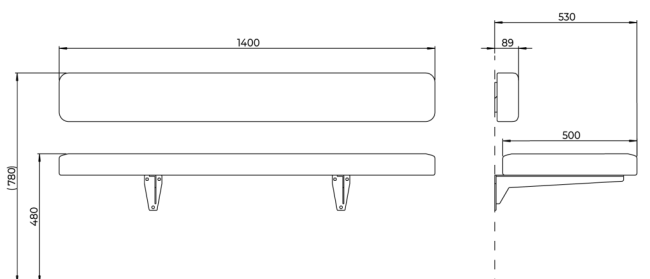

FourLikes Wall mounted Bench 1400