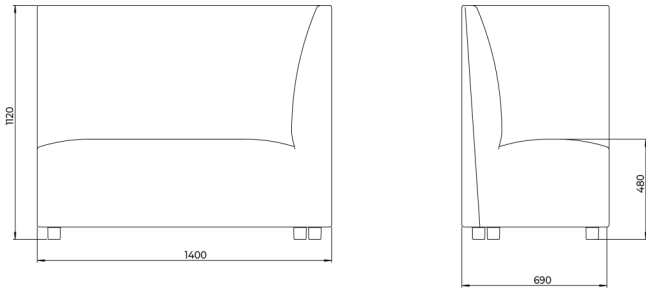

FourLikes Corner High Left