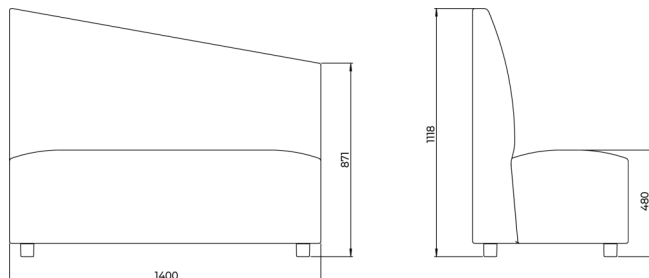

FourLikes Slope High Back Right