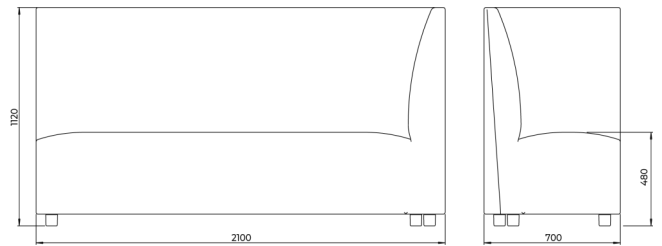

FourLikes Corner High Left 2100