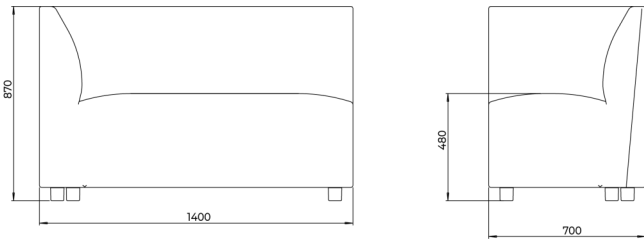

FourLikes Corner Low Right 1400