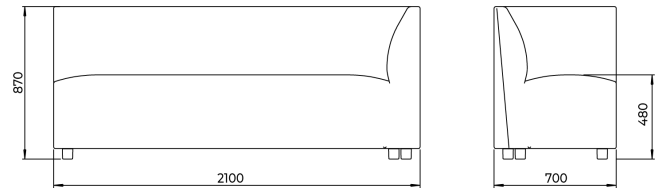

FourLikes Corner Low Left 2100