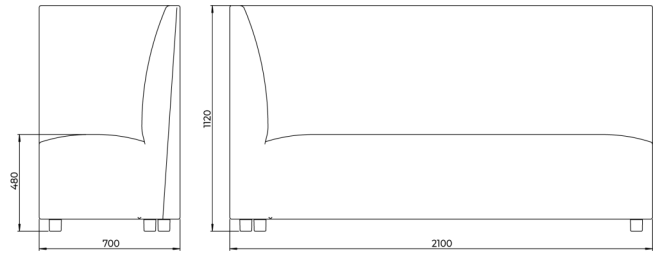

FourLikes Corner High Right 2100