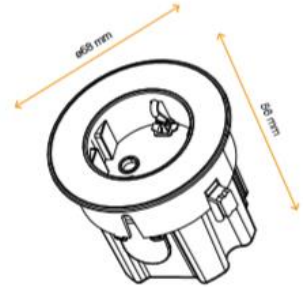

Vetro Bianco | White glass

Vetro Nero | Black glass

versadot, is an easy and compact power system. Thanks to its small installation hole (only 60 mm) and the top mounting,

versadot		modulo di elettrificazione per piani / power module for cheapboards				
PRESA   SOCKET						
CODICE CODE	CHIEVA   FINI: cromato polish chrome	acciaio inox spazzolato brushed stainless steel	06030E00001	06030F00001	06030G00001	06030Y00001
		vetro bianco white glass	06030E00002	06030F00002	06030G00002	06030Y00002
		vetro nero black glass	06030E00003	06030F00003	06030G00003	06030Y00003
DIM. L x H x W (mm)		20 x 14.5 x 15 cm				
CAB. INCLUSI / ESCLUSI   CABLES INCLUDED / NOT INCLUDED						
MATERIALI   RAW MATERIALS		Zama   Zinc alloy - Tecnopolimero   Technopolymer				
DIMENSIONI DIMENSIONS						
		PIANO DI TAGLIO CUT OUT DRAWING				