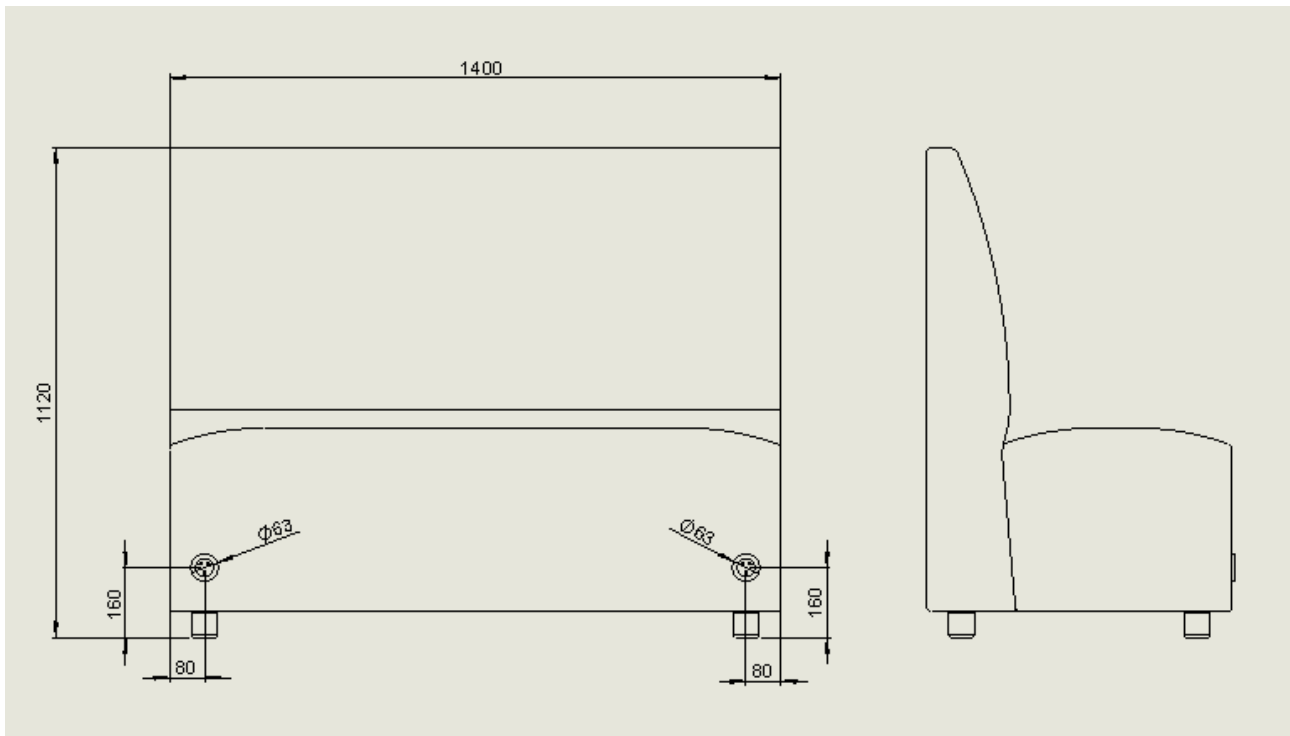

Vetro Bianco | White glass

Vetro Nero | Black glass

versadot, is an easy and compact power system. Thanks to its small installation hole (only 60 mm) and the top mounting,

versadot		modulo di elettrificazione per piani / power module for cheapboards				
PRESA   SOCKET						
CODICE CODE	CHIEVA   FINI: cromato polish chrome	acciaio inox spazzolato brushed stainless steel	06030E00001	06030F00001	06030G00001	06030Y00001
		vetro bianco white glass	06030E00002	06030F00002	06030G00002	06030Y00002
		vetro nero black glass	06030E00003	06030F00003	06030G00003	06030Y00003
DIM. L x H x W (mm)		20 x 14.5 x 15 cm				
CAB. INCLUSI / ESCLUSI   CABLES INCLUDED / NOT INCLUDED						
MATERIALI   RAW MATERIALS		Zama   Zinc alloy - Tecnopolimero   Technopolymer				
DIMENSIONI DIMENSIONS						
		PIANO DI TAGLIO CUT OUT DRAWING				