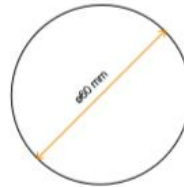

Vetro Bianco | White glass

Vetro Nero | Black glass

versadot, is an easy and compact power system. Thanks to its small installation hole (only 60 mm) and the top mounting,

versadot		modulo di elettrificazione per piani / power module for cheapboards				
PRESA   SOCKET						
CODICE CODE	CHIEVA   FINI: cromato polish chrome	acciaio inox spazzolato brushed stainless steel	06030E00001	06030F00001	06030G00001	06030Y00001
		vetro bianco white glass	06030E00002	06030F00002	06030G00002	06030Y00002
		vetro nero black glass	06030E00003	06030F00003	06030G00003	06030Y00003
DIM. L x H x W (mm)		20 x 14.5 x 15 cm				
CAB. INCLUSI / ESCLUSI   CABLES INCLUDED / NOT INCLUDED						
MATERIALI   RAW MATERIALS		Zama   Zinc alloy - Tecnopolimero   Technopolymer				
DIMENSIONI DIMENSIONS						
		PIANO DI TAGLIO CUT OUT DRAWING				